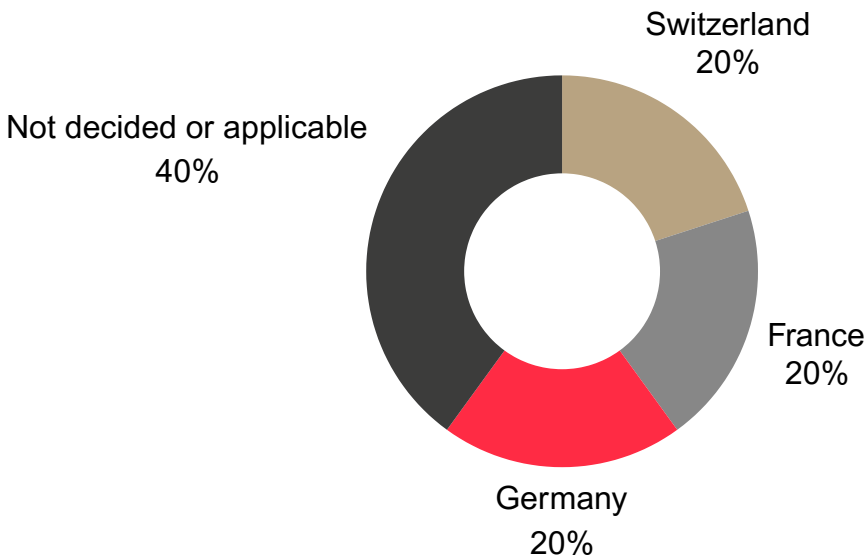

PLACEMENT REPORT 2024

Response Rate: 72 % of the graduates

GRADUATE PLACEMENT OUTCOMES

EXAMPLES COMPANIES WHERE OUR MIB GRADUATES ARE EMPLOYED

- The Villars Institute (Non-profit sector)
- Banque Audi Suisse (Banking sector)

- Was admitted into...
- Started an interns...
- Got a permanent...
- Sabbatical or Loo...

Figure 1: Data based on the graduates responses two months before graduating

WHERE BSL GRADUATES PURSUE THEIR CAREERS